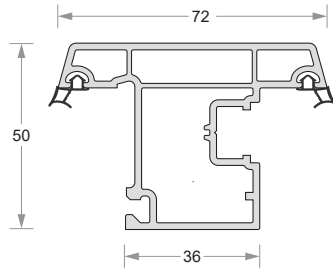

Casement Window Sash - Outward
DP50-EG-553