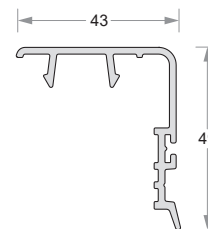

Sliding Door Interlock
DP60-EL-611