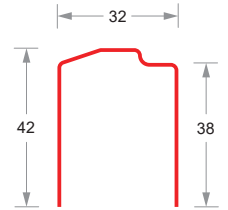

ST60-EL-608