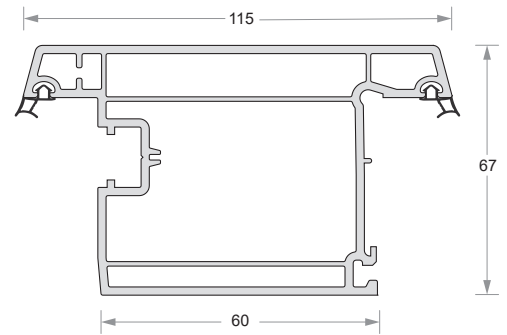

CASEMENT PROFILES

Duroplast[®]
uPVC Window & Door Systems

Casement Frame
DP67-ET-751

Casement Window Sash - Outward
DP67-ET-753

Casement Door Sash - Outward
DP67-ET-755

Casement Transom/Mullion
DP67-ET-757