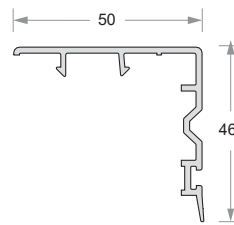

Sliding Door Interlock
DP67-ET-711