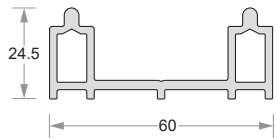

MAIN PROFILES

Rail Track
AL-ELEG-001

Rail Track
AL-ELEG-002

Rail Track
AL-ET-003

Low Threshold - Casement
AL-UN-004

Low Threshold - 2 Track
AL-EL-005

Low Threshold - 3 Track
AL-EL-006

Inline Sash Adaptor
AL-EL-007