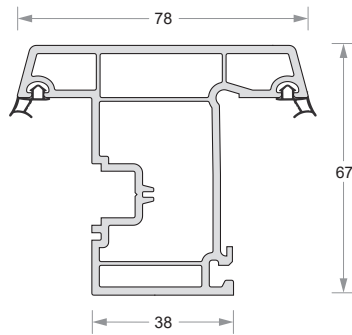

Casement Window Sash - Outward
DP67-ET-753