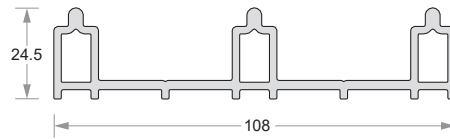

MAIN PROFILES

Rail Track
AL-ELEG-001

Rail Track
AL-ELEG-002

Rail Track
AL-ET-003

Low Threshold - Casement
AL-UN-004

Low Threshold - 2 Track
AL-EL-005

Low Threshold - 3 Track
AL-EL-006

Inline Sash Adaptor
AL-EL-007