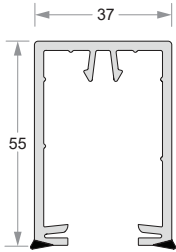

AUXILIARY SERIES

Duroplast®
uPVC Window & Door Systems

Static Hurricane Bar
DP-UN-325