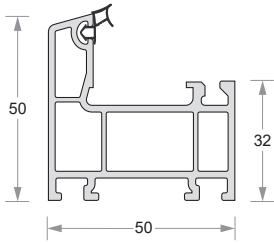

Sliding Sash Mullion
DP50-EG-513

Sliding Window Interlock
DP50-EG-509

Sliding Flexi Interlock
DP50-EG-511

Inline Sash Adaptor
DP50-EG-520

Glazing Bead (5mm)
DP50-EG-514

CASEMENT PROFILES

Duroplast[®]
uPVC Window & Door Systems