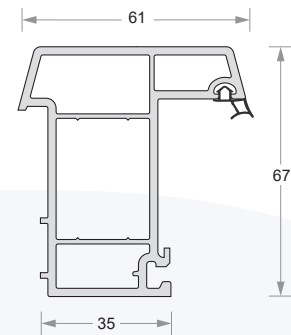

Casement Fly Mullion
DP67-ET-759