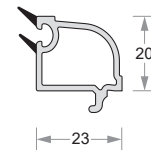

Sliding Sash Mullion
DP67-ET-713

Glazing Bead (5mm)
DP67-ET-714

Glazing Bead (8mm)
DP50-EG-560

Glazing Bead (12mm)
DP67-ET-761

Glazing Bead (20mm)
DP50-EG-514

Glazing Bead (24mm)
DP34-IN-360

Inline Sash Adaptor
DP67-ET-720