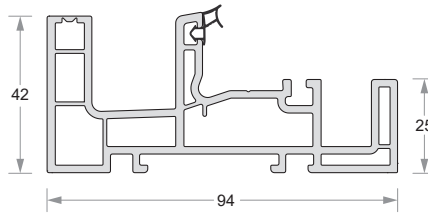

PROFILE
CATALOGUE

ELIXIR 60 SERIES

SLIDING PROFILES

Sliding 2 Track Frame
DP60-EL-601

Sliding 2 Track Frame With Mesh Rail
DP60-EL-602

Sliding 3 Track Frame
DP60-EL-603

Sliding Fixed Frame
DP60-EL-604

Sliding Fixed Frame With Mesh Rail
DP60-EL-605