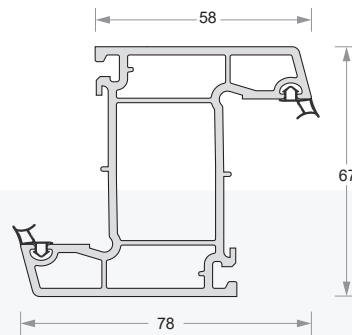

CASEMENT PROFILES

Duroplast[®]
uPVC Window & Door Systems

Casement Frame
DP67-ET-751

Casement Window Sash - Outward
DP67-ET-753

Casement Door Sash - Outward
DP67-ET-755

Casement Transom/Mullion
DP67-ET-757