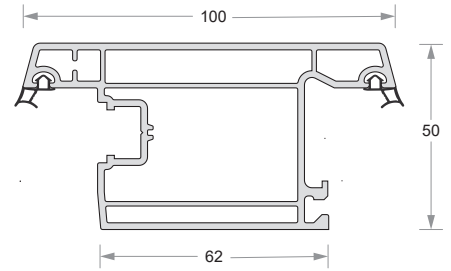

Casement Door Sash - Outward
DP50-EG-555