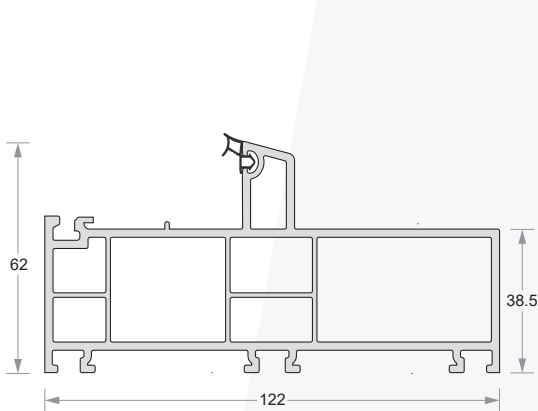

Casement Twin Villa Frame
DP67-ET-775