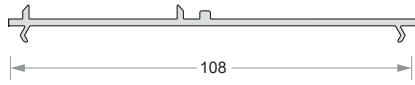

ALUMINUM PROFILES

Duroplast®
uPVC Window & Door Systems

108 Elixir 3 Track Element Coupler
AL-EL-014