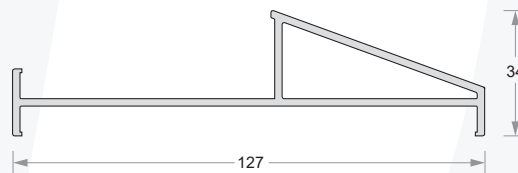

Clip Coupler
DP-UN-327

Square Bay Pole
DP-UN-328

Round Bay Pole
DP-UN-329

Round Bay Pole Adaptor
DP-UN-330

Panel
DP-UN-333

Georgian Bar
DP-UN-335

Coupler-122 To 67mm
DP67-ET-770

ALUMINUM PROFILES

MAIN PROFILES

Rail Track
AL-ELEG-001

Rail Track
AL-ELEG-002

Rail Track
AL-ET-003

Low Threshold - Casement
AL-UN-004

Low Threshold - 2 Track
AL-EL-005

Low Threshold - 3 Track
AL-EL-006

Inline Sash Adaptor
AL-EL-007