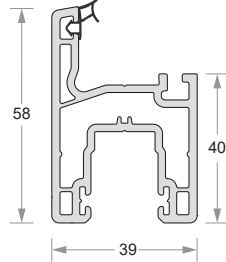

Sliding Window Sash
DP60-EL-606