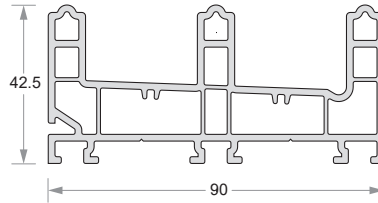

Sliding 3 Track Frame
DP50-EG-503-02