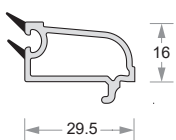

Glazing Bead (18mm)
DP67-ET-714