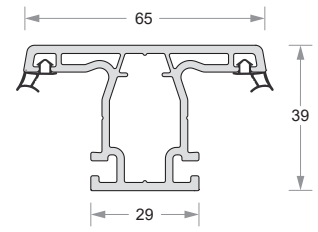

PROFILE
CATALOGUE

ELIXIR 60 SERIES

SLIDING PROFILES

Sliding 2 Track Frame
DP60-EL-601

Sliding 2 Track Frame With Mesh Rail
DP60-EL-602

Sliding 3 Track Frame
DP60-EL-603

Sliding Fixed Frame
DP60-EL-604

Sliding Fixed Frame With Mesh Rail
DP60-EL-605