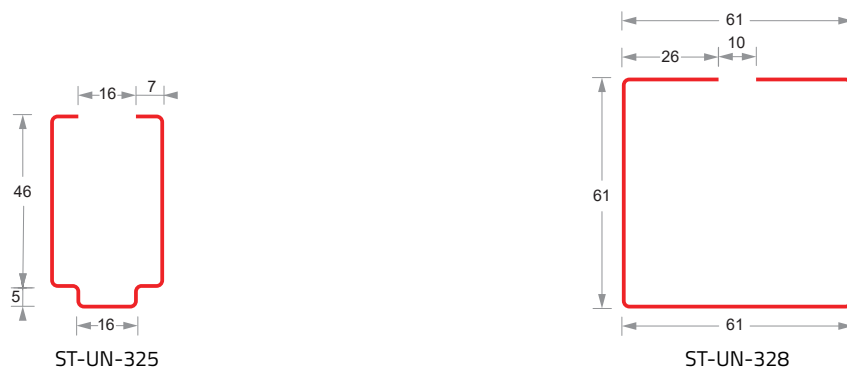

67 SERIES

AUXILLARY SERIES

REINFORCEMENT PROFILES

50 SERIES

Duroplast[®]
uPVC Window & Door Systems

ST50-EG-501

ST50-EG-506

ST50-EG-508