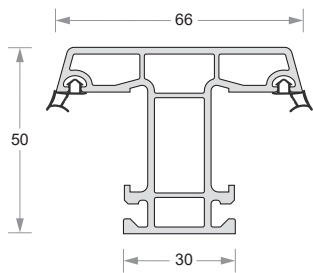

Casement Transom/Mullion
DP50-EG-557