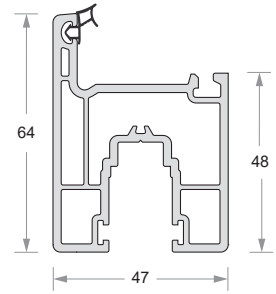

Sliding Window Sash
DP67-ET-706