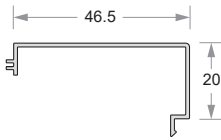

ALUMINUM PROFILES

Duroplast[®]
uPVC Window & Door Systems

108 Elixir 3 Track Element Coupler
AL-EL-014

60 Elixir Element Coupler
AL-EL-015

67 Elite Element Coupler
AL-ET-016

Elixir 60 - Louver Clip
AL-EL-025