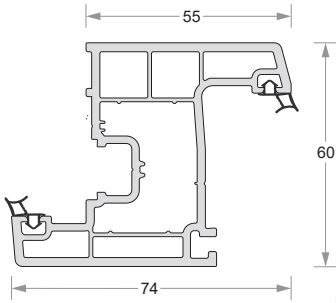

Casement Window Sash-Inward
DP60-EL-654