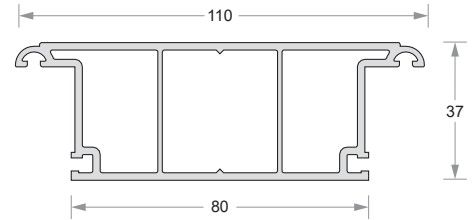

Hurricane Bar Cap
AL-UN-031

PREMIUM DOOR SERIES

MAIN PROFILES

Door Frame
DPDF7758

Door Sash
DPDS11537

Door Mullion
DPDS11037

Bead
DPDB20

Reinforcement
DPDR3129