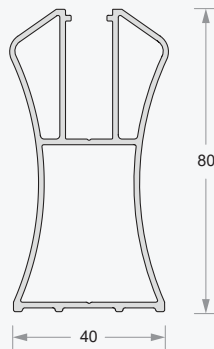

ALUMINUM PROFILES

Duroplast[®]
uPVC Window & Door Systems

108 Elixir 3 Track Element Coupler
AL-EL-014

60 Elixir Element Coupler
AL-EL-015

67 Elite Element Coupler
AL-ET-016

Elixir 60 - Louver Clip
AL-EL-025

Louver Clip-Right Punched
AL-EL-026

Louver Clip-Left Punched
AL-EL-027

Elegant 50 - Louver Clip
AL-EG-035

Louver Clip-Right Punched
AL-EG-036

Louver Clip-Left Punched
AL-EG-037

Heavyduty Hurricane Bar
AL-UN-030