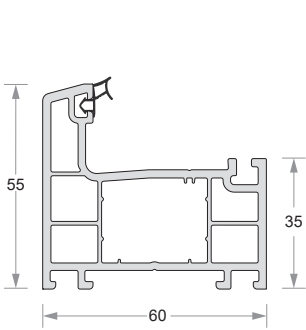

Sliding Flexi Interlock
DP60-EL-610

Sliding Door Interlock
DP60-EL-611

Glazing Bead (5mm)
DP60-EL-614

Glazing Bead (8mm)
DP60-EL-661

Glazing Bead (20mm)
DP60-EL-615

CASEMENT PROFILES

Duroplast[®]
uPVC Window & Door Systems