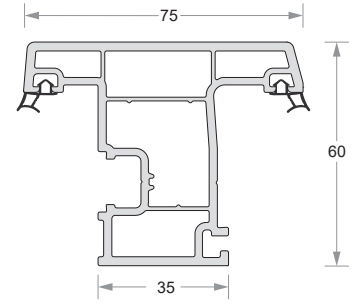

Casement Window Sash-Outward
DP60-EL-653