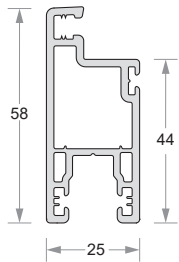

Sliding Mesh Sash
DP60-EL-612