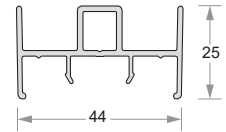

Clip Coupler
DP-UN-327

Square Bay Pole
DP-UN-328

Round Bay Pole
DP-UN-329

Round Bay Pole Adaptor
DP-UN-330

Panel
DP-UN-333

Georgian Bar
DP-UN-335

Coupler-122 To 67mm
DP67-ET-770

ALUMINUM PROFILES

MAIN PROFILES

Rail Track
AL-ELEG-001

Rail Track
AL-ELEG-002

Rail Track
AL-ET-003

Low Threshold - Casement
AL-UN-004

Low Threshold - 2 Track
AL-EL-005

Low Threshold - 3 Track
AL-EL-006

Inline Sash Adaptor
AL-EL-007