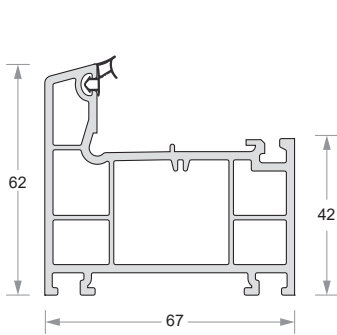

CASEMENT PROFILES

Duroplast®
uPVC Window & Door Systems

Casement Frame
DP67-ET-751