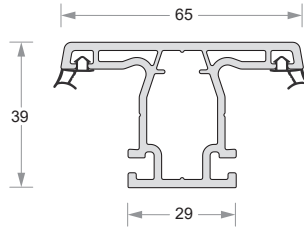

Glazing Bead (5mm)
DP50-EG-560

Glazing Bead (20mm)
DP34-IN-360

VENT 39 SERIES

MAIN PROFILES

Casement Vent Frame
DP39-VL-301

Sliding Sash Mullion / Casement Vent Sash
DP60-EL-613

Glazing Bead (5mm)
DP60-EL-614

Louver Clip
DP39-VL-305

Louver Clip-Right Punched
DP39-VL-306

Louver Clip-Left Punched
DP39-VL-307

Louver Blade
DP39-VL-310

INDIANA SERIES

MAIN PROFILES

Casement Frame
DP50-EG-551

Casement Transom/Mullion
DP50-EG-557