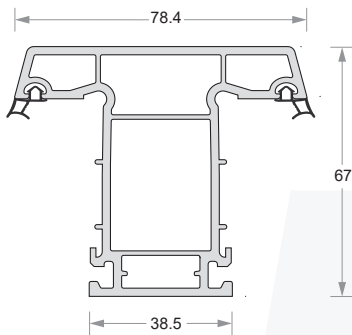

CASEMENT PROFILES

Duroplast[®]
uPVC Window & Door Systems

Casement Frame
DP67-ET-751

Casement Window Sash - Outward
DP67-ET-753

Casement Door Sash - Outward
DP67-ET-755

Casement Transom/Mullion
DP67-ET-757