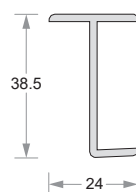

Casement Indiana "T" Profile
DP34-IN-362