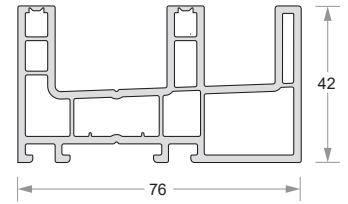

Glazing Bead (20mm)
DP50-EG-560

Glazing Bead (24mm)
DP67-ET-761

Glazing Bead (30mm)
DP50-EG-514

Glazing Bead (36mm)
DP34-IN-360

ELEGANT 50 SERIES

SLIDING PROFILES

Sliding 2 Track Frame
DP50-EG-501-01

Sliding 2 Track Frame
DP50-EG-501-02