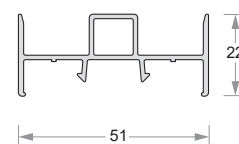

Sliding Sash Mullion
DP67-ET-713

Glazing Bead (5mm)
DP67-ET-714

Glazing Bead (8mm)
DP50-EG-560

Glazing Bead (12mm)
DP67-ET-761

Glazing Bead (20mm)
DP50-EG-514

Glazing Bead (24mm)
DP34-IN-360

Inline Sash Adaptor
DP67-ET-720