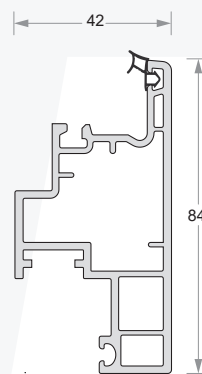

Casement Twin Villa Mesh Sash
DP67-ET-776