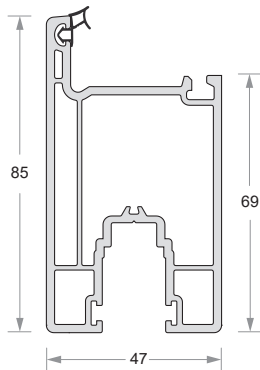

Sliding Door Sash
DP67-ET-708