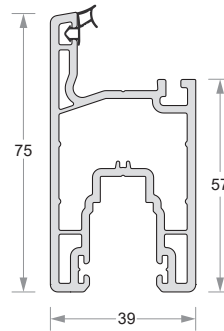

Sliding Flexi Sash
DP60-EL-607