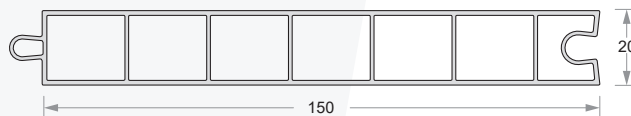

Clip Coupler
DP-UN-327

Square Bay Pole
DP-UN-328

Round Bay Pole
DP-UN-329

Round Bay Pole Adaptor
DP-UN-330

Panel
DP-UN-333

Georgian Bar
DP-UN-335

Coupler-122 To 67mm
DP67-ET-770

ALUMINUM PROFILES

MAIN PROFILES

Rail Track
AL-ELEG-001

Rail Track
AL-ELEG-002

Rail Track
AL-ET-003

Low Threshold - Casement
AL-UN-004

Low Threshold - 2 Track
AL-EL-005

Low Threshold - 3 Track
AL-EL-006

Inline Sash Adaptor
AL-EL-007