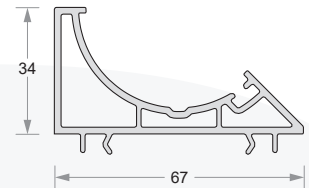

Louver Clip
DP39-VL-305

Louver Clip-Right Punched
DP39-VL-306

Louver Clip-Left Punched
DP39-VL-307

Louver Blade
DP39-VL-310

INDIANA SERIES

MAIN PROFILES

Casement Frame
DP50-EG-551

Casement Transom/Mullion
DP50-EG-557

Casement Indiana Sash/style
DP34-IN-353

Casement Indiana "T" Profile
DP34-IN-362

Glazing Bead (5mm)
DP34-IN-360

AUXILIARY SERIES

Duroplast[®]
uPVC Window & Door Systems

Static Hurricane Bar
DP-UN-325

Round Coupler
DP-UN-326

Clip Coupler
DP-UN-327

Square Bay Pole
DP-UN-328

Round Bay Pole
DP-UN-329

Round Bay Pole Adaptor
DP-UN-330

Panel
DP-UN-333

Georgian Bar
DP-UN-335

Coupler-122 To 67mm
DP67-ET-770

ALUMINUM PROFILES