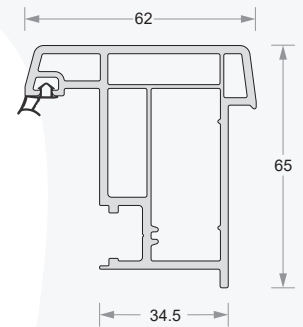

Casement Fly Mullion
DP60-EL-659