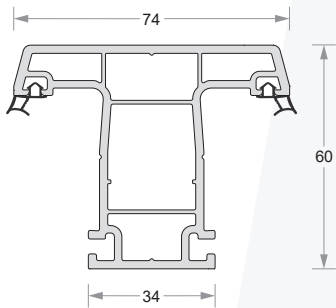

Casement Frame
DP60-EL-651

Casement Frame - Large
DP60-EL-652

Casement Window Sash-Outward
DP60-EL-653

Casement Window Sash-Inward
DP60-EL-654

Casement Door Sash-Outward
DP60-EL-655

Casement Door Sash-Inward
DP60-EL-656