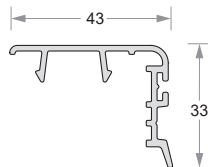

Sliding Window Interlock
DP60-EL-609