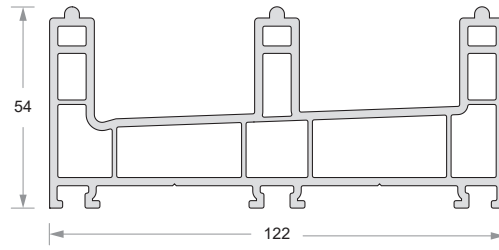

Sliding 3 Track Frame
DP67-ET-703