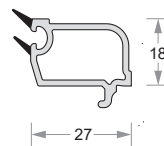

Sliding Sash Mullion
DP67-ET-713

Glazing Bead (5mm)
DP67-ET-714

Glazing Bead (8mm)
DP50-EG-560

Glazing Bead (12mm)
DP67-ET-761

Glazing Bead (20mm)
DP50-EG-514

Glazing Bead (24mm)
DP34-IN-360

Inline Sash Adaptor
DP67-ET-720