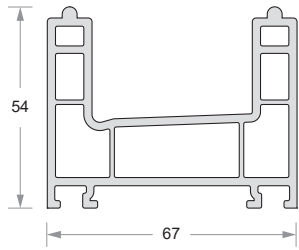

ELITE 67 SERIES

SLIDING PROFILES

Sliding 2 Track Frame
DP67-ET-701