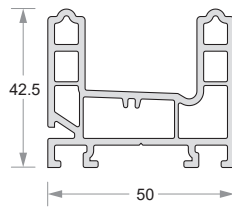

Glazing Bead (20mm)
DP50-EG-560

Glazing Bead (24mm)
DP67-ET-761

Glazing Bead (30mm)
DP50-EG-514

Glazing Bead (36mm)
DP34-IN-360

ELEGANT 50 SERIES

SLIDING PROFILES

Sliding 2 Track Frame
DP50-EG-501-01

Sliding 2 Track Frame
DP50-EG-501-02