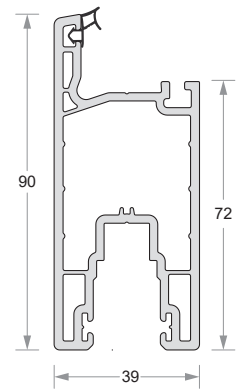

Sliding Door Sash
DP60-EL-608