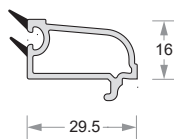

Sliding Sash Mullion
DP67-ET-713

Glazing Bead (5mm)
DP67-ET-714

Glazing Bead (8mm)
DP50-EG-560

Glazing Bead (12mm)
DP67-ET-761

Glazing Bead (20mm)
DP50-EG-514

Glazing Bead (24mm)
DP34-IN-360

Inline Sash Adaptor
DP67-ET-720