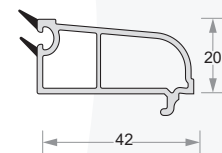

Glazing Bead (5mm)
DP67-ET-760