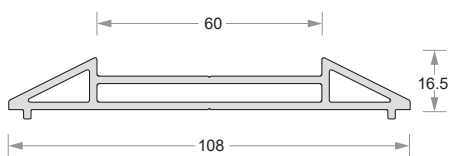

MAIN PROFILES

Rail Track
AL-ELEG-001

Rail Track
AL-ELEG-002

Rail Track
AL-ET-003

Low Threshold - Casement
AL-UN-004

Low Threshold - 2 Track
AL-EL-005

Low Threshold - 3 Track
AL-EL-006

Inline Sash Adaptor
AL-EL-007

Inline Mesh Sash Adaptor
AL-EL-008

Lap Strip
AL-UN-009

Mesh Adaptor
AL-UN-010

122 Elite 3 Track Element Coupler
AL-ET-011

108 Elixir 3 Track Heavy Duty Coupler
AL-EL-012

90 Elegent 3 Track Element Coupler
AL-EG-013