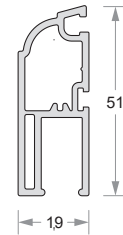

Sliding Mesh Sash
DP50-EG-512