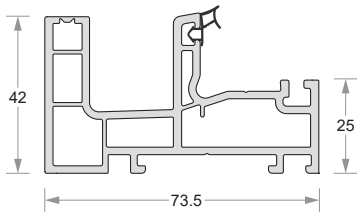

PROFILE
CATALOGUE

ELIXIR 60 SERIES

SLIDING PROFILES

Sliding 2 Track Frame
DP60-EL-601

Sliding 2 Track Frame With Mesh Rail
DP60-EL-602

Sliding 3 Track Frame
DP60-EL-603

Sliding Fixed Frame
DP60-EL-604

Sliding Fixed Frame With Mesh Rail
DP60-EL-605